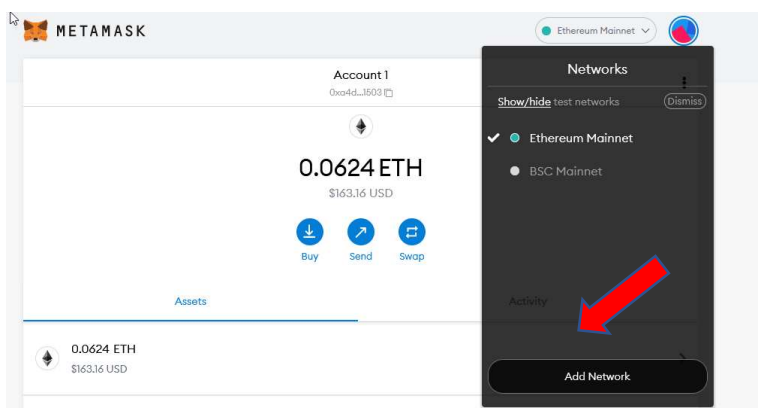

BSC Smart Chain Network

Since it is expensive to work with Ethereum nowadays, we started a new SPU in another network called:
BSC Main net or BSC Smart chain
Add URL: <https://bsc-dataseed1.binance.org/> or <https://bsc-dataseed2.binance.org/>

ChainID: 56, or 0x38 if 56 doesn't work

Symbol: BNB

Block Explorer URL: <https://bscscan.com/>

Now you see