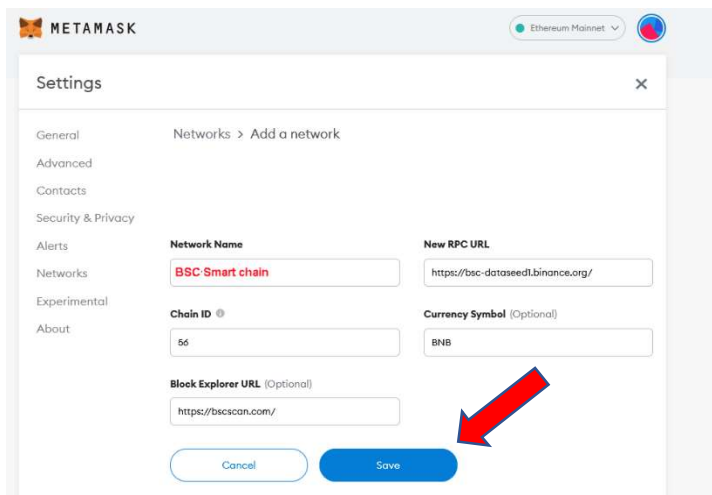

BSC Smart Chain Network

Since it is expensive to work with Ethereum nowadays, we started a new SPU in another network called:
BSC Main net or BSC Smart chain
Add URL: <https://bsc-dataseed1.binance.org/> or <https://bsc-dataseed2.binance.org/>

ChainID: 56, or 0x38 if 56 doesn't work

Symbol: BNB

Block Explorer URL: <https://bscscan.com/>

Now you see